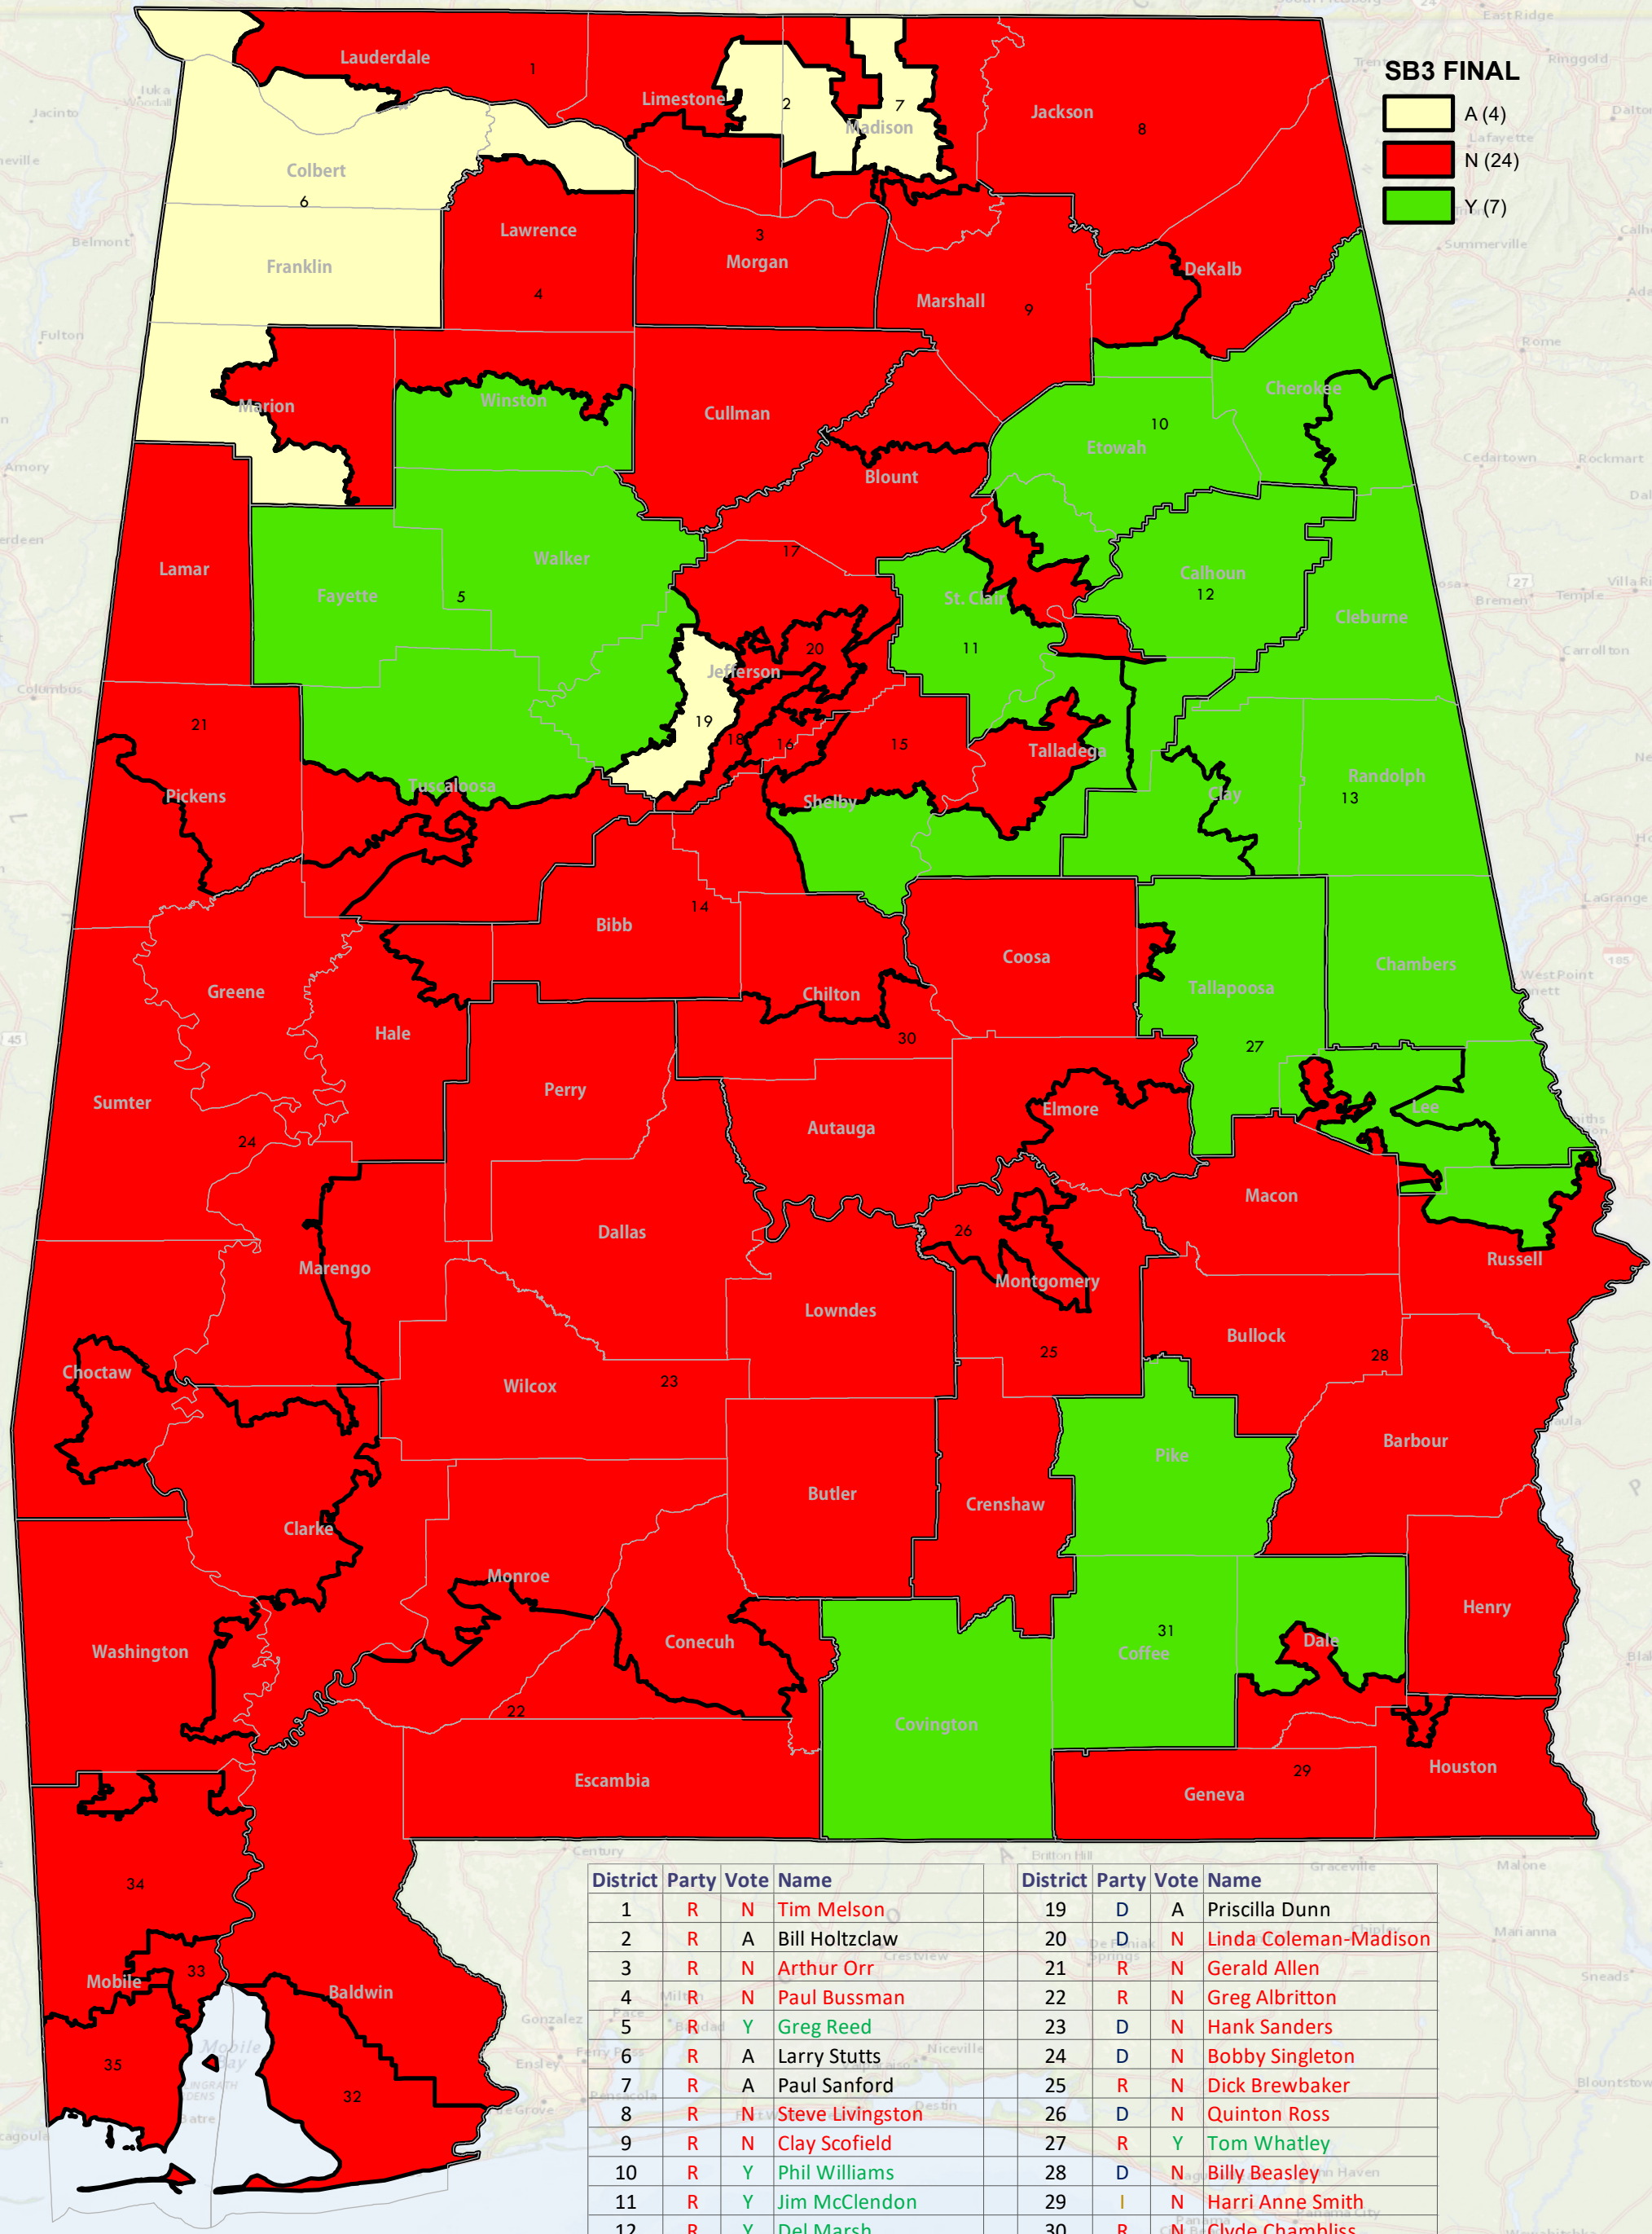

2016 Alabama Senate - SB3 Final Vote

SB3 FINAL

- A (4)
- N (24)
- Y (7)

District	Party	Vote	Name	District	Party	Vote	Name
1	R	N	Tim Melson	19	D	A	Priscilla Dunn
2	R	A	Bill Holtzclaw	20	D	N	Linda Coleman-Madison
3	R	N	Arthur Orr	21	R	N	Gerald Allen
4	R	N	Paul Bussman	22	R	N	Greg Albritton
5	R	Y	Greg Reed	23	D	N	Hank Sanders
6	R	A	Larry Stutts	24	D	N	Bobby Singleton
7	R	A	Paul Sanford	25	R	N	Dick Brewbaker
8	R	N	Steve Livingston	26	D	N	Quinton Ross
9	R	N	Clay Scofield	27	R	Y	Tom Whatley
10	R	Y	Phil Williams	28	D	N	Billy Beasley
11	R	Y	Jim McClendon	29	I	N	Harri Anne Smith
12	R	Y	Del Marsh	30	R	N	Clyde Chambliss
13	R	Y	Gerald Dial	31	R	Y	Jimmy Holley
14	R	N	Cam Ward	32	R	N	Trip Pittman
15	R	N	Slade Blackwell	33	D	N	Vivian Davis Figures
16	R	N	J. T. "Jabo" Waggoner	34	R	N	Rusty Glover
17	R	N	Shay Shellnut	35	R	N	Bill Hightower
18	D	N	Rodger Smitherman				