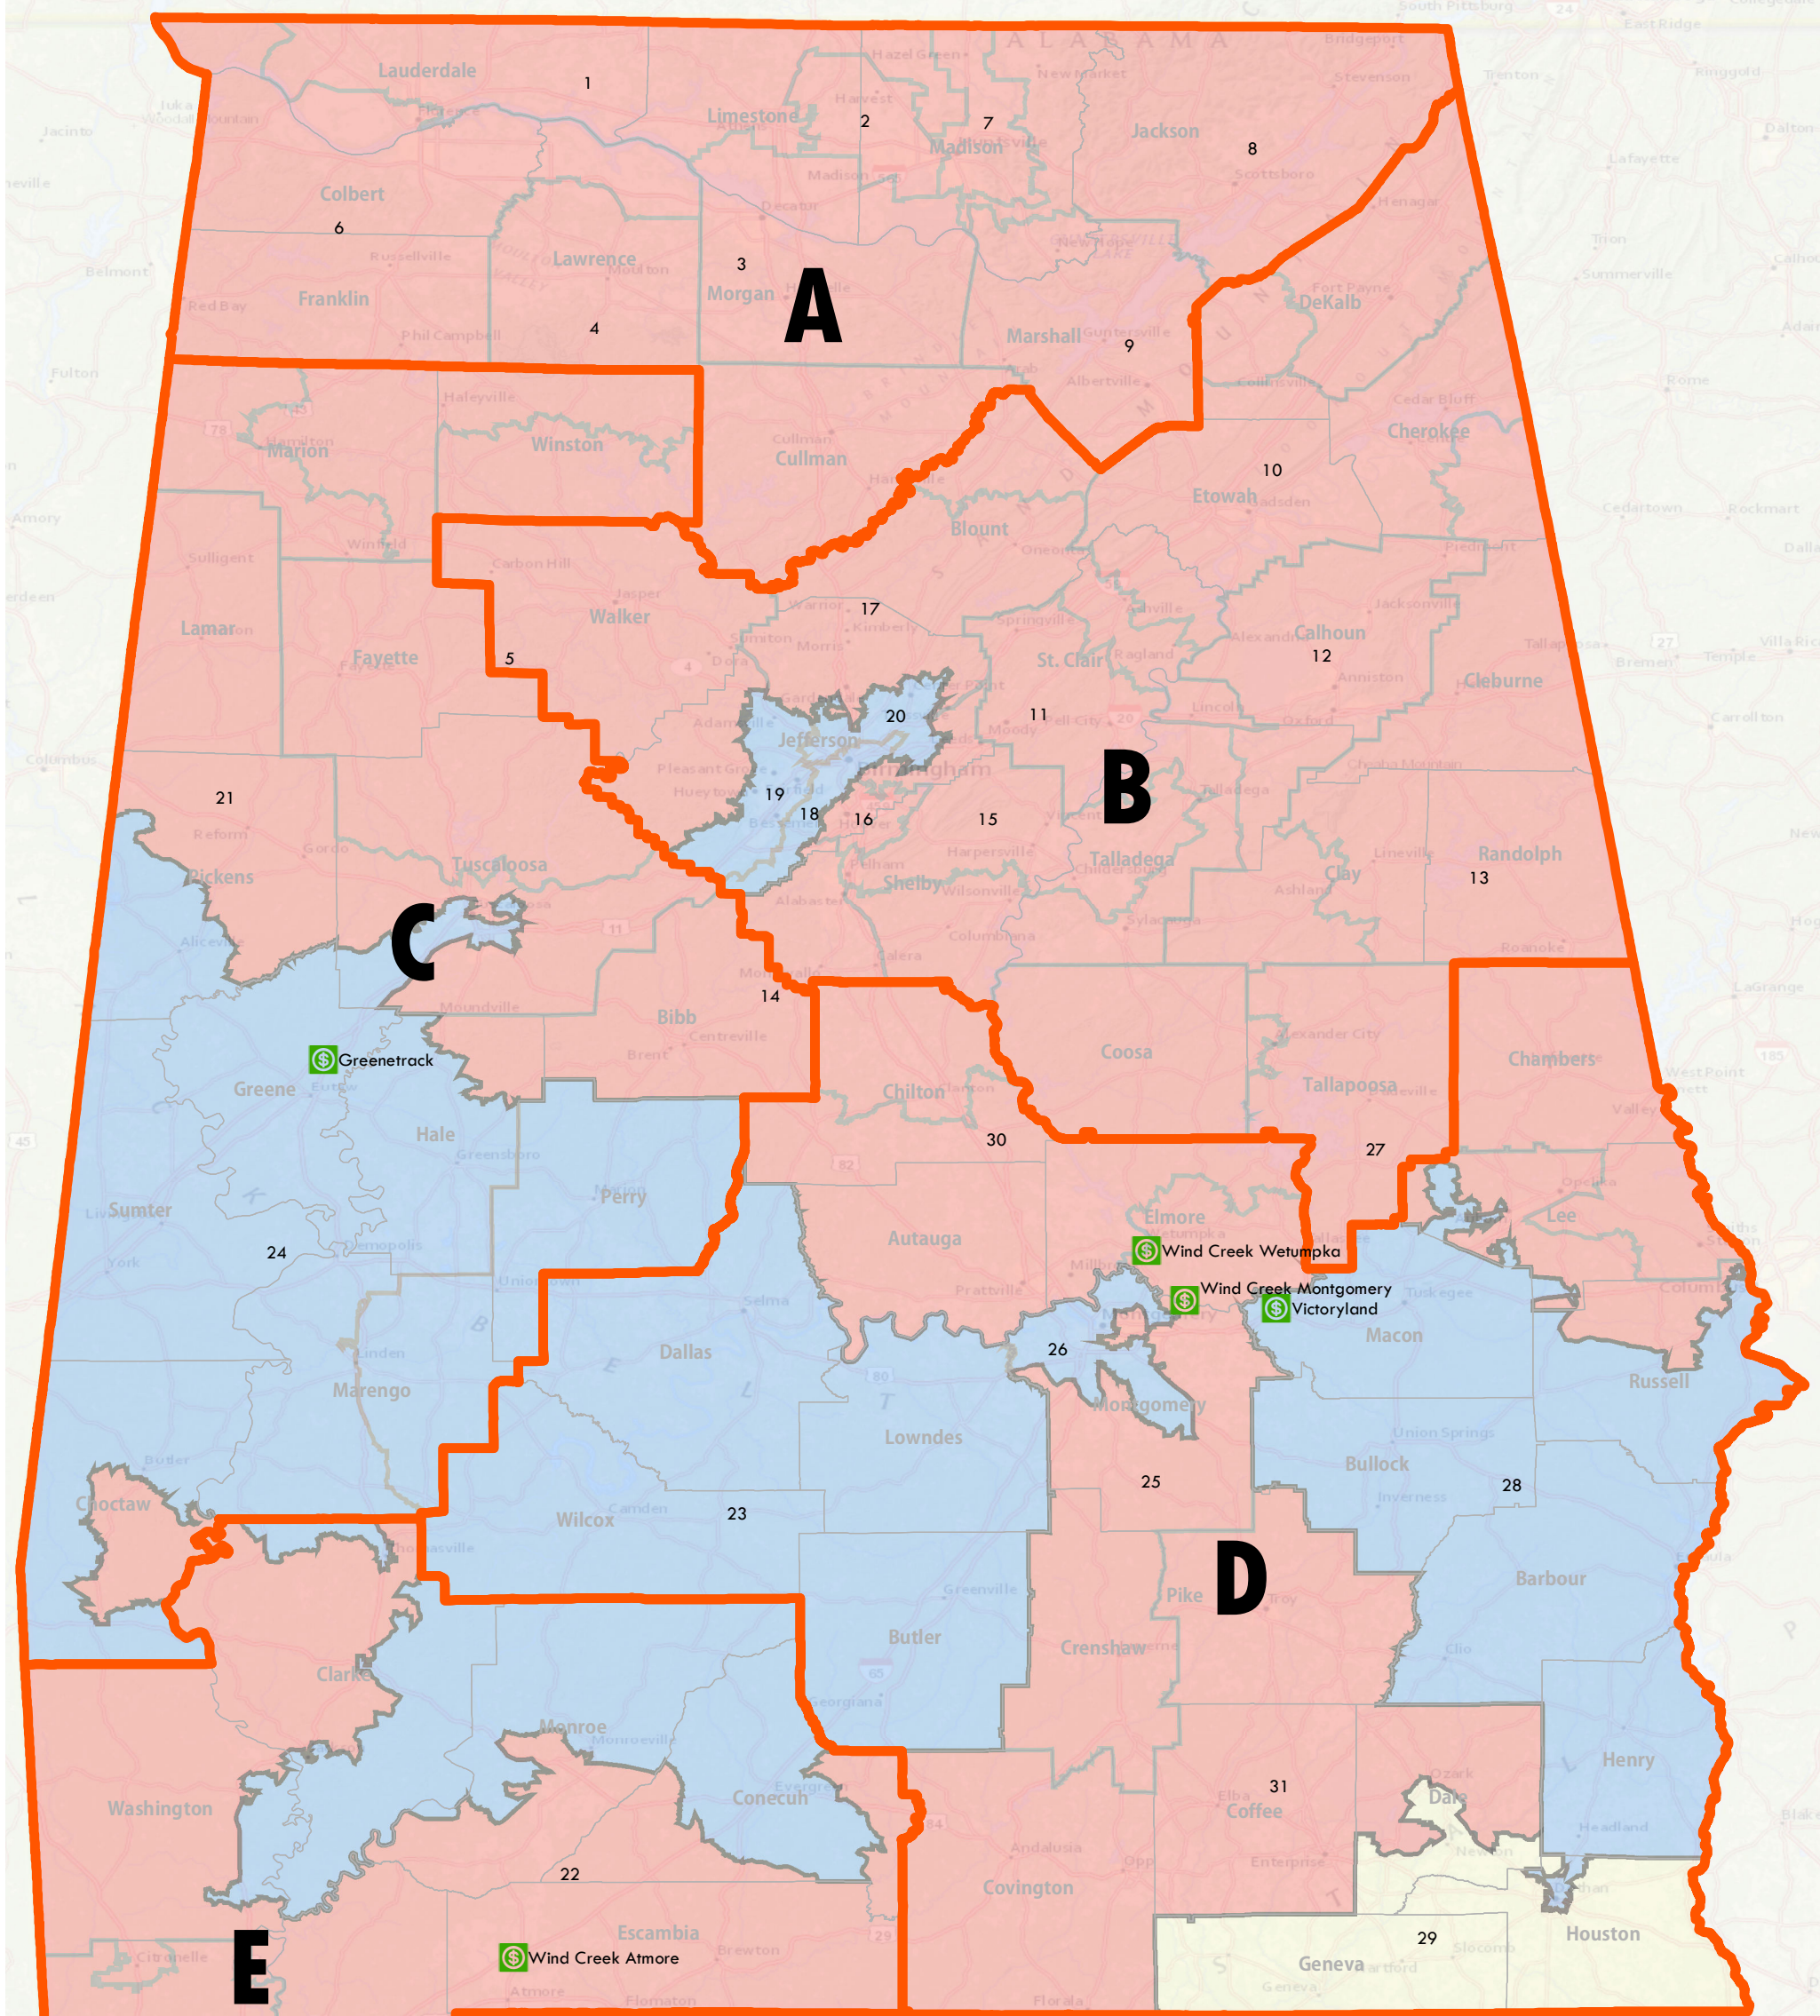

RCOs and Senate Districts

District	Party	Name	District	Party	Name
1	R	Tim Melson	19	D	Priscilla Dunn
2	R	Bill Holtzclaw	20	D	Linda Coleman-Madison
3	R	Arthur Orr	21	R	Gerald Allen
4	R	Paul Bussman	22	R	Greg Albritton
5	R	Greg Reed	23	D	Hank Sanders
6	R	Larry Stutts	24	D	Bobby Singleton
7	R	Paul Sanford	25	R	Dick Brewbaker
8	R	Steve Livingston	26	D	Quinton Ross
9	R	Clay Scofield	27	R	Tom Whatley
10	R	Phil Williams	28	D	Billy Beasley
11	R	Jim McClendon	29	I	Harri Anne Smith
12	R	Del Marsh	30	R	Clyde Chambliss
13	R	Gerald Dial	31	R	Jimmy Holley
14	R	Cam Ward	32	R	Trip Pittman
15	R	Slade Blackwell	33	D	Vivian Davis Figures
16	R	J. T. "Jabo" Waggoner	34	R	Rusty Glover
17	R	Shay Shellnut	35	R	Bill Hightower
18	D	Rodger Smitherman			