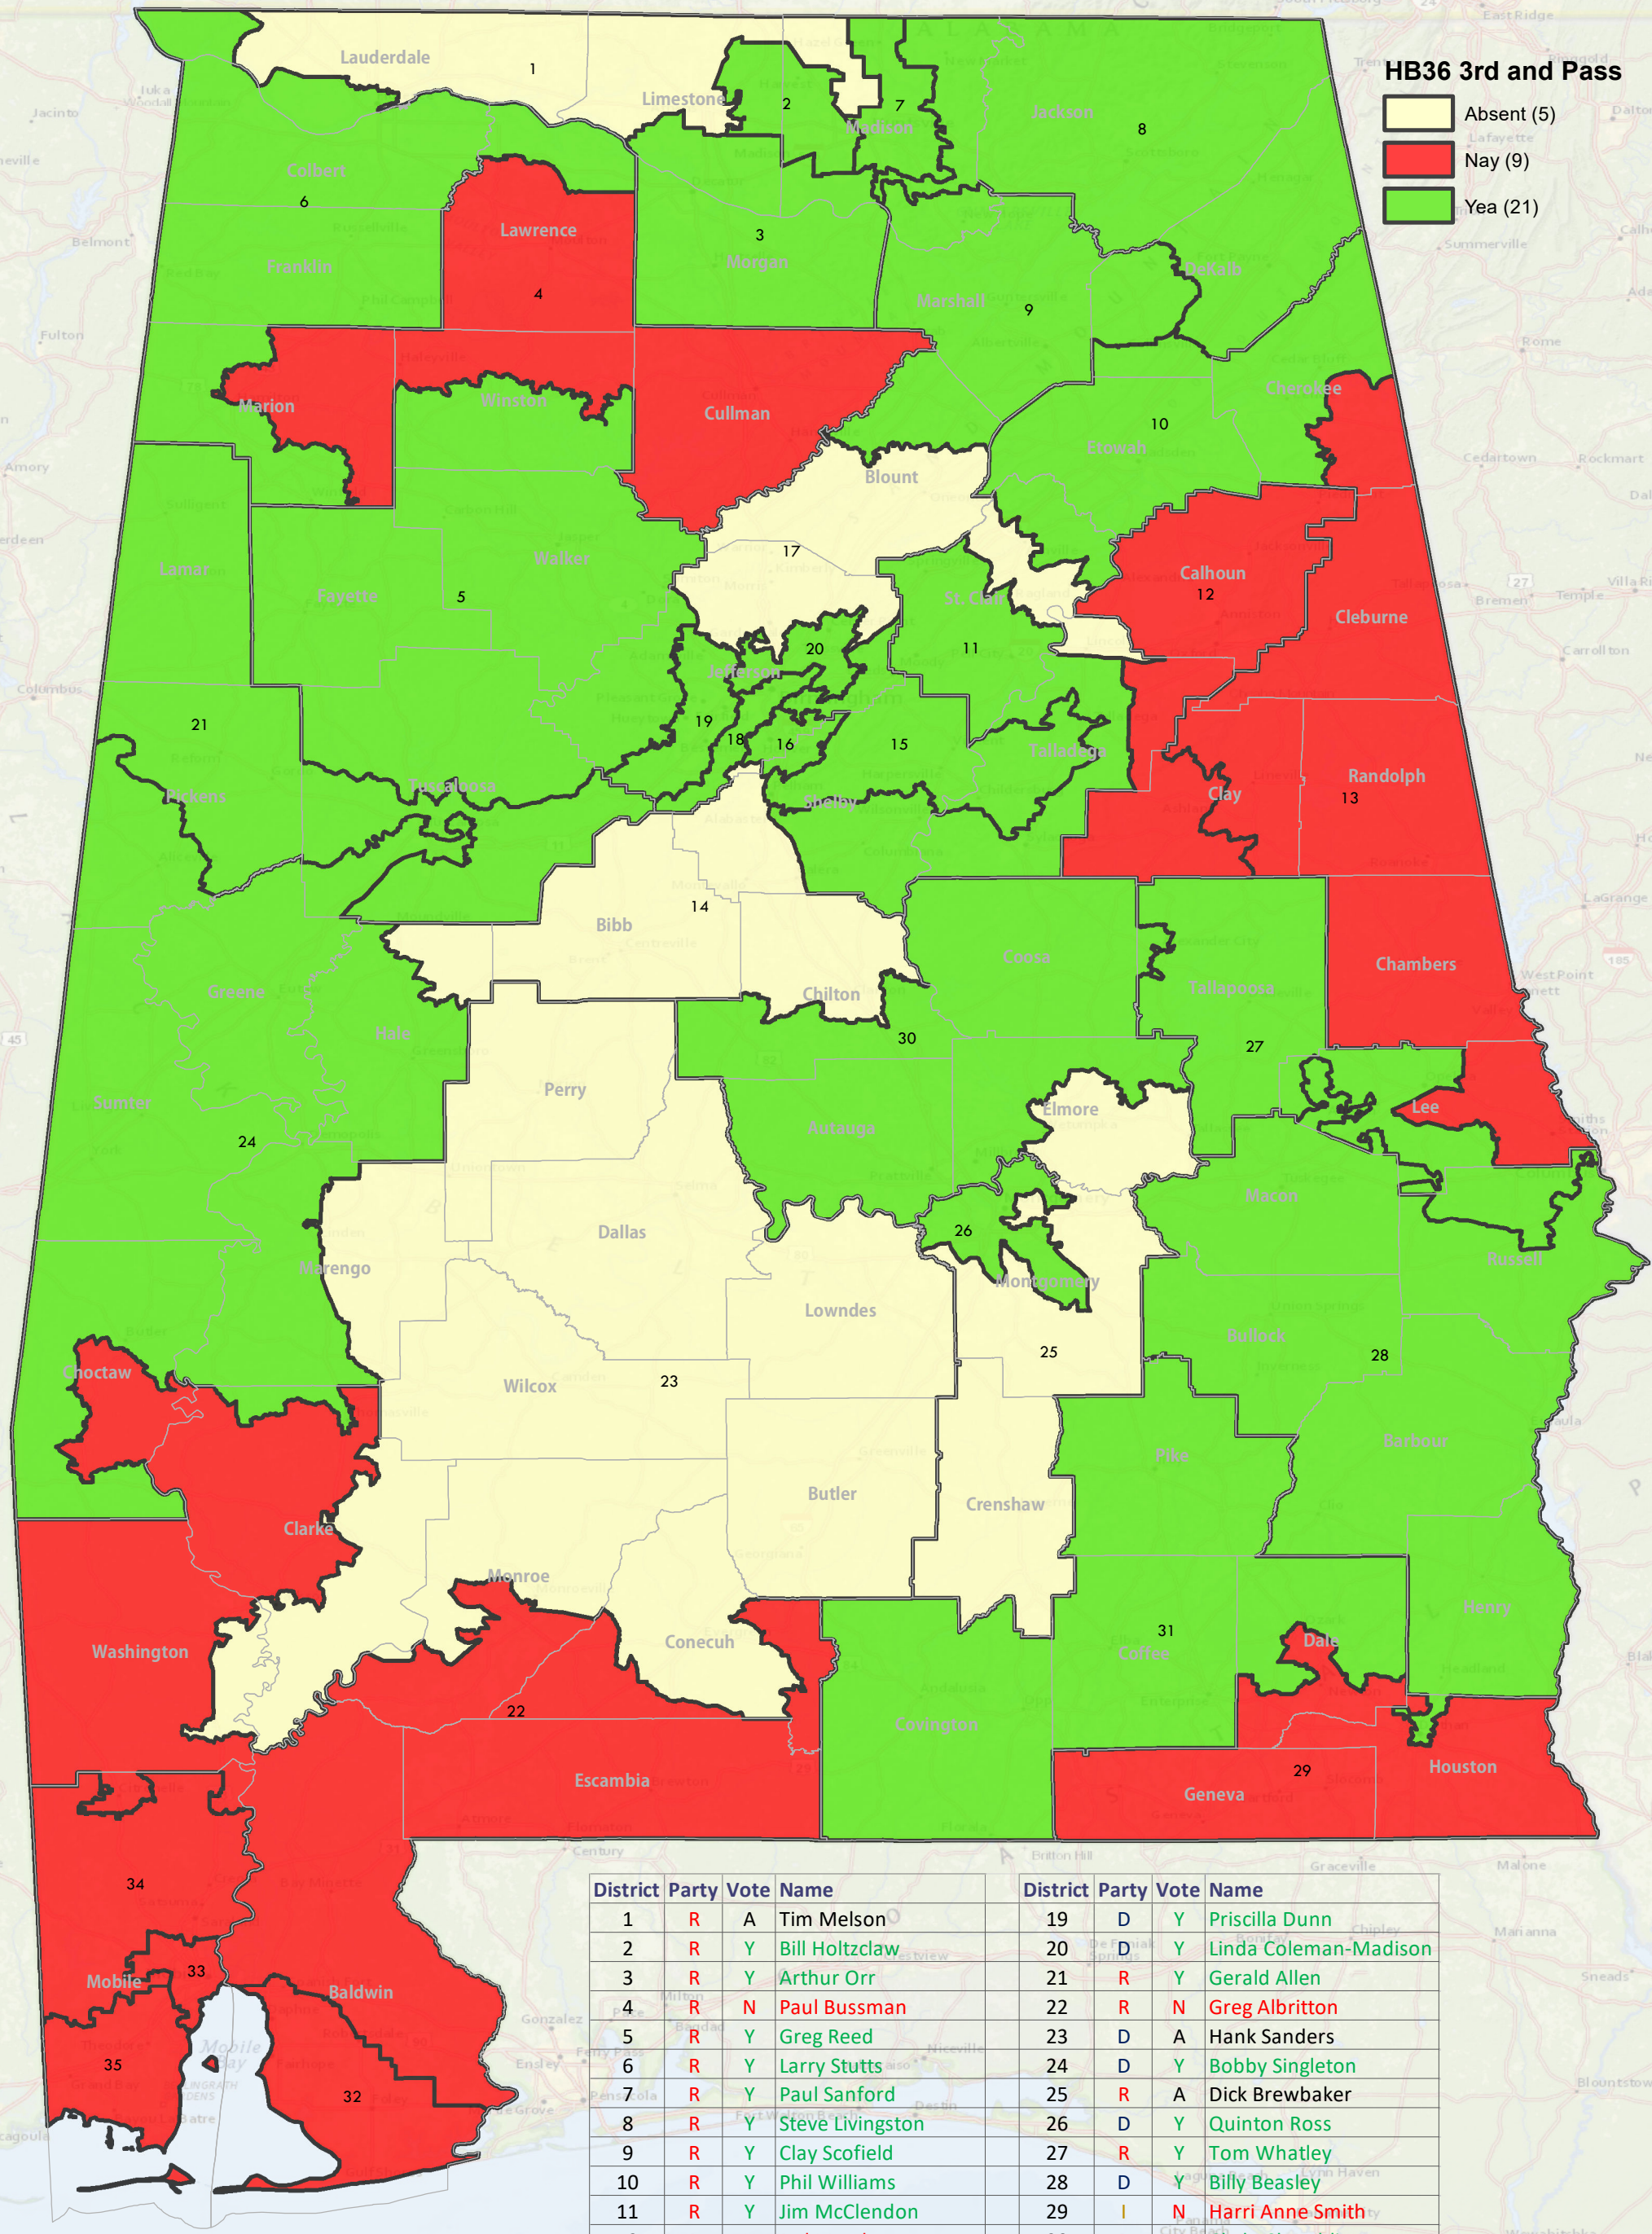

2016 Alabama Senate - HB36 3rd Reading and Pass

HB36 3rd and Pass

- Absent (5)
- Nay (9)
- Yea (21)

| District | Party | Vote | Name | District | Party | Vote | Name |
|----------|-------|------|-----------------------|----------|-------|------|-----------------------|
| 1 | R | A | Tim Melson | 19 | D | Y | Priscilla Dunn |
| 2 | R | Y | Bill Holtzclaw | 20 | D | Y | Linda Coleman-Madison |
| 3 | R | Y | Arthur Orr | 21 | R | Y | Gerald Allen |
| 4 | R | N | Paul Bussman | 22 | R | N | Greg Albritton |
| 5 | R | Y | Greg Reed | 23 | D | A | Hank Sanders |
| 6 | R | Y | Larry Stutts | 24 | D | Y | Bobby Singleton |
| 7 | R | Y | Paul Sanford | 25 | R | A | Dick Brewbaker |
| 8 | R | Y | Steve Livingston | 26 | D | Y | Quinton Ross |
| 9 | R | Y | Clay Scofield | 27 | R | Y | Tom Whatley |
| 10 | R | Y | Phil Williams | 28 | D | Y | Billy Beasley |
| 11 | R | Y | Jim McClendon | 29 | I | N | Harri Anne Smith |
| 12 | R | N | Del Marsh | 30 | R | Y | Clyde Chambliss |
| 13 | R | N | Gerald Dial | 31 | R | Y | Jimmy Holley |
| 14 | R | A | Cam Ward | 32 | R | N | Trip Pittman |
| 15 | R | Y | Slade Blackwell | 33 | D | N | Vivian Davis Figures |
| 16 | R | Y | J. T. "Jabo" Waggoner | 34 | R | N | Rusty Glover |
| 17 | R | A | Shay Shellnut | 35 | R | N | Bill Hightower |
| 18 | D | Y | Rodger Smitherman | | | | |