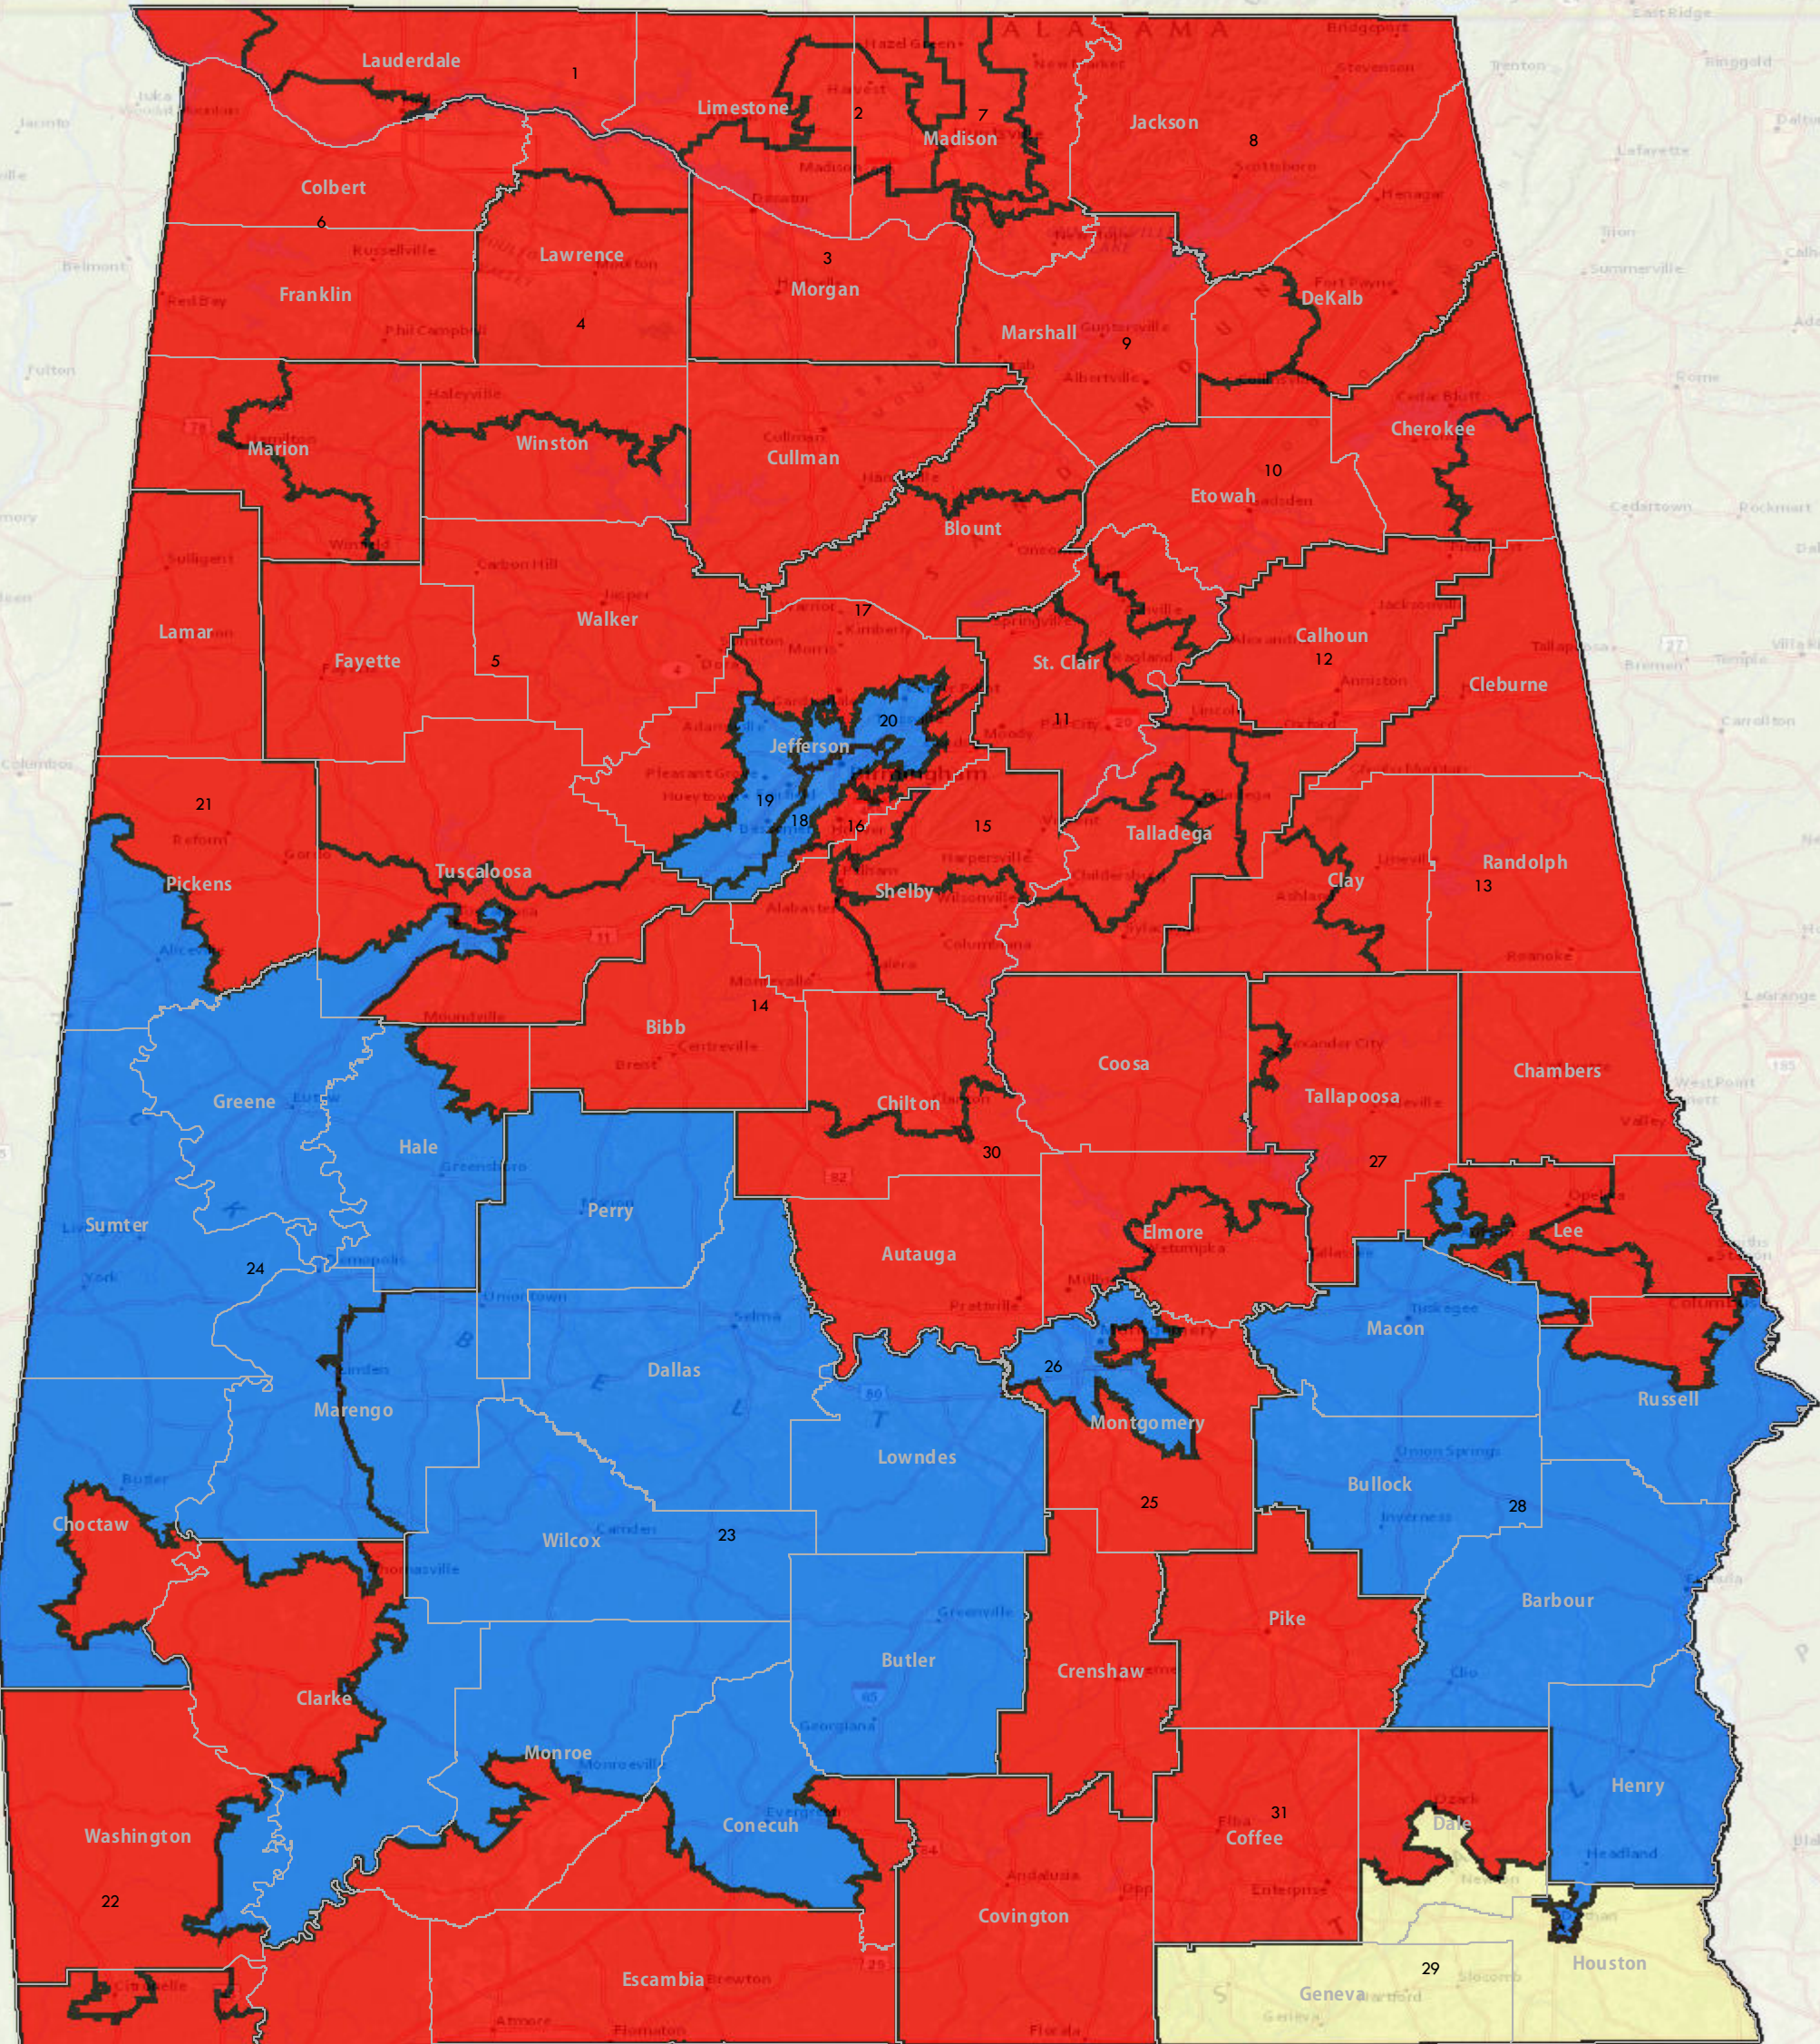

# 2016 Alabama Senate

District	Party	Name	District	Party	Name
1	R	Tim Melson	19	D	Priscilla Dunn
2	R	Bill Holtzclaw	20	D	Linda Coleman-Madison
3	R	Arthur Orr	21	R	Gerald Allen
4	R	Paul Bussman	22	R	Greg Albritton
5	R	Greg Reed	23	D	Hank Sanders
6	R	Larry Stutts	24	D	Bobby Singleton
7	R	Paul Sanford	25	R	Dick Brewbaker
8	R	Steve Livingston	26	D	Quinton Ross
9	R	Clay Scofield	27	R	Tom Whatley
10	R	Phil Williams	28	D	Billy Beasley
11	R	Jim McClendon	29	I	Harri Anne Smith
12	R	Del Marsh	30	R	Clyde Chambliss
13	R	Gerald Dial	31	R	Jimmy Holley
14	R	Cam Ward	32	R	Trip Pittman
15	R	Slade Blackwell	33	D	Vivian Davis Figures
16	R	J. T. "Jabo" Waggoner	34	R	Rusty Glover
17	R	Shay Shellnut	35	R	Bill Hightower
18	D	Rodger Smitherman			